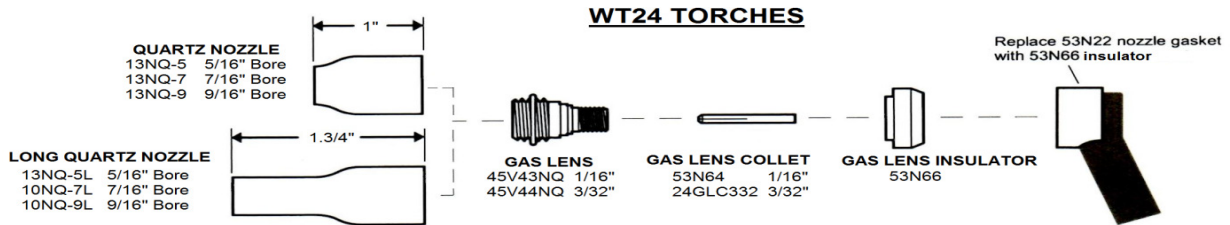

Quartz Nozzle with Gas Lens on WT24

Copyright © Weldmark Ltd 2018

Available in different bore sizes and lengths to suit your job requirements.

53N66	Gas Lens Insulator (24)	Each	2.80
13NQ-5	5/16" Bore x 1" Quartz Nozzle	Each	26.70
13NQ-7	7/16" Bore x 1" Quartz Nozzle	Each	26.70
13NQ-9	9/16" Bore x 1" Quartz Nozzle	Each	26.70
13NQ-5L	5/16" Bore x 1.3/4" Long Quartz Nozzle	Each	28.20
10NQ-7L	7/16" Bore x 1.3/4" Long Quartz Nozzle	Each	28.20
10NQ-9L	9/16" Bore x 1.3/4" Long Quartz Nozzle	Each	28.20
45V43NQ	1/16" Gas Lens	Each	8.20
45V44NQ	3/32" Gas Lens	Each	8.20
53N64	1/16" Gas Lens Collet	PK 5	9.20
24GLC332	3/32" Gas Lens Collet	PK 5	9.20